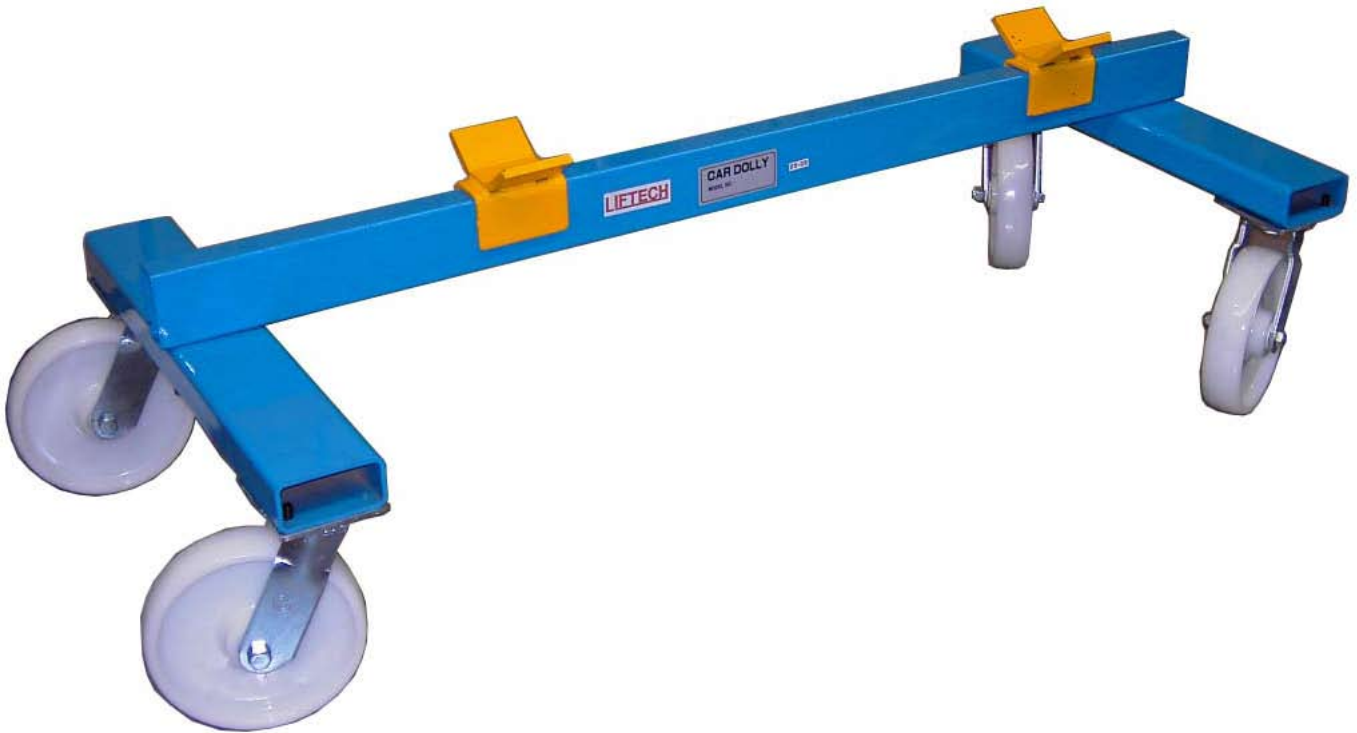

LIFTECH Car Dolly

Part Number

911

Working Load Limit

1000kg

The **LIFTECH** Car Dolly is the cheapest and quickest way to move immobilised cars around the workshop without reassembly.

SPECIFICATIONS	911
Working Load Limit	1,000kg
Overall Length	1310mm
Overall Width	600mm
Overall Height	385mm
Caster Wheel Diameter	200mm
Net Weight	33Kg